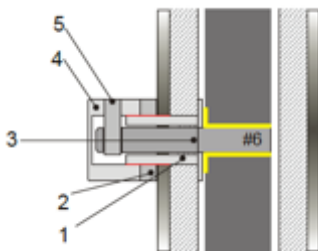

KNOBS

for **PRIVACY** lock – doorknobs

The doorknobs have been specially designed for the NM 937 in order to retain the door's minimalist appearance as much as possible. They are made of stainless steel and are used to lock the toilet door on one side. Other commercially available doorknobs may also be used, as long as the #6x6 square spindle is made of a non-ferrous metal.

S012 - Cartel

1-sided button

S012 – satin chrome

S012 – PC – polish chrome

S012 – PB – polish brass

In case of emergency, it is possible to open the door from the outside by sliding a sheet of paper downwards between the door and the jamb where the lock is situated.