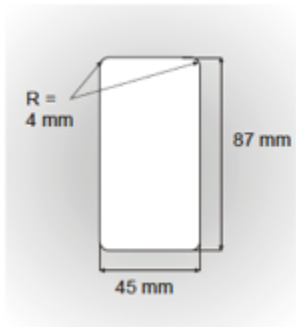

COVER PLATES

for **ALL** handles – cover plates

To finish the No-ha handle in the surface of your doorpanel you can both use your own cover plates that you produce from the same material as the doorleaf. We also have a range of ready to use cover plates.