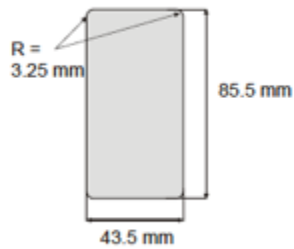

COVER PLATES

for **ALL** handles – cover plates

To finish the No-ha handle in the surface of your doorpanel you can both use your own cover plates that you produce from the same material as the doorleaf. We also have a range of ready to use cover plates.